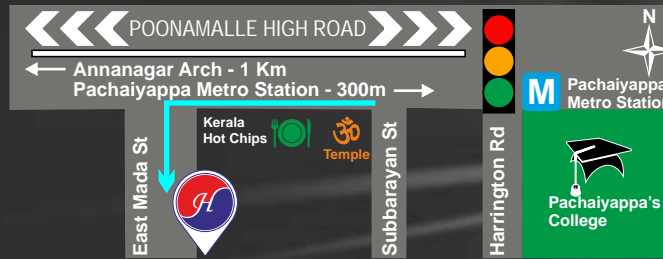

Benefits

1. Saves time due to shorter course duration
2. Lowest Tuition fee. Hence, you can save money
3. Value for money. We will not charge for materials if you join again for the same course or gift your book to your friend.
4. Professional Japanese teachers will teach you not only the language but also the culture of Japan and easy ways to remember Kanji.
5. Our online classes help students catchup on the missed classes from anywhere.
6. HD quality recorded class videos help students to review classes at any time.
7. Hayakawa Learn Japanese CDs guide students to learn Japanese even if internet is not available.
8. You can learn Japanese typing and communicate with native Japanese right from the basic level.
9. Hayakawa alumni can join cultural events held at Hayakawa free of cost.
10. Year long online student account helps you refresh/review the classes even after the course is completed.

Hayakawa Japanese Language School & Cultural Center

#19, East Mada St, Aminjikarai, Chennai - 600 029
Tel: +91-44-26641117, Helpline: +91-8939 990770
Mail: contact@hayakawa.in, URL: www.hayakawa.in